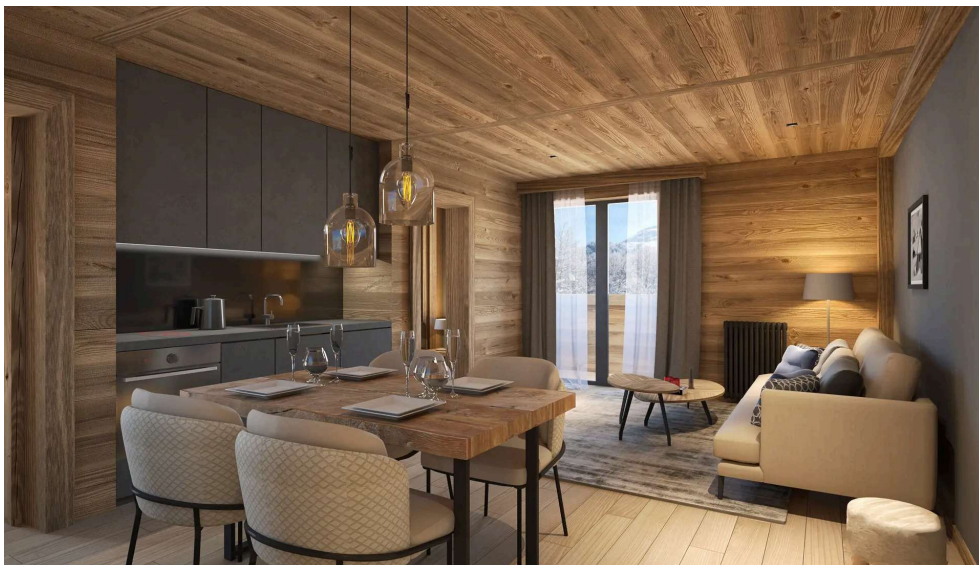

Hotel Kilimanjaro, Kolasin 1450

Kolasin 1450, Kolasin 81210, Montenegro

2 bathroom

76.61 m²

Description

The newest addition to Ski Village Kolašin 1450, Hotel Kilimanjaro in a central position in the resort dominates the design and concept inspired by the power of nature. From the name to the materials used, the distinctiveness of these properties is emphasized by the use of local stone and wood as timeless values for future owners, allowing them to fully experience the peace, tranquillity and beauty of nature. Two luxurious restaurants, a modern ski room for cleaning, drying and preparing equipment for the next adventure on powder snow slopes, a spa and a gym make up the list of benefits for apartment owners. -The owners have the opportunity to choose from a collection of 77 accommodation units, from studios of 36 m² - 42 m², one-room apartments from 45 m² - 50 m² to two-room apartments from 60 m² - 77 m². The hotel Kilimanjaro will open its doors to its first guests in the winter of 2027.

- ✓ Reception
- ✓ Hotel Services
- ✓ Restaurant
- ✓ Rental Management
- ✓ Ski Room

Details

Price per m2	6000.00
Furnishing	Fully-Furnished